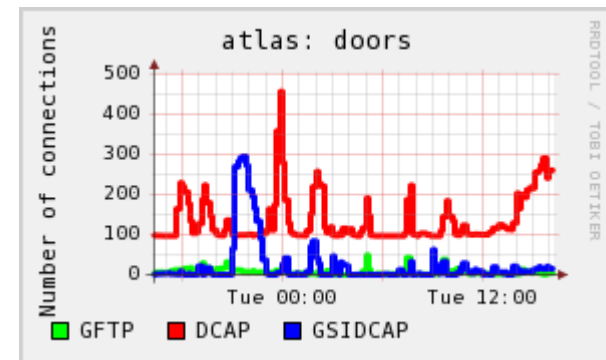

ATLAS

lcg-se0

dcache-ses-atlas

Monitoring (3)

Updates, Plans

- Disk space according T2 pledges, NAF requests and available money
- globe-door update to Chimera with WebDAV and kerberos doors
- 10GE network connections for dcache-se-atlas/cms/desy
- Monitoring
- New doors
- Virtualized doors
- NFS4.1
- Extend usage and services for astroparticle physics and photon science

More info:

<http://lcg-dc0.ifh.de:2288> (Atlas SE)

<http://lcg-dc1.ifh.de:2288> (LHCb SE)

<http://oberon.ifh.de:2288> (globe-door)

<http://dcache-ses-atlas.desy.de:2288>

<http://dcache-ses-cms.desy.de:2288>