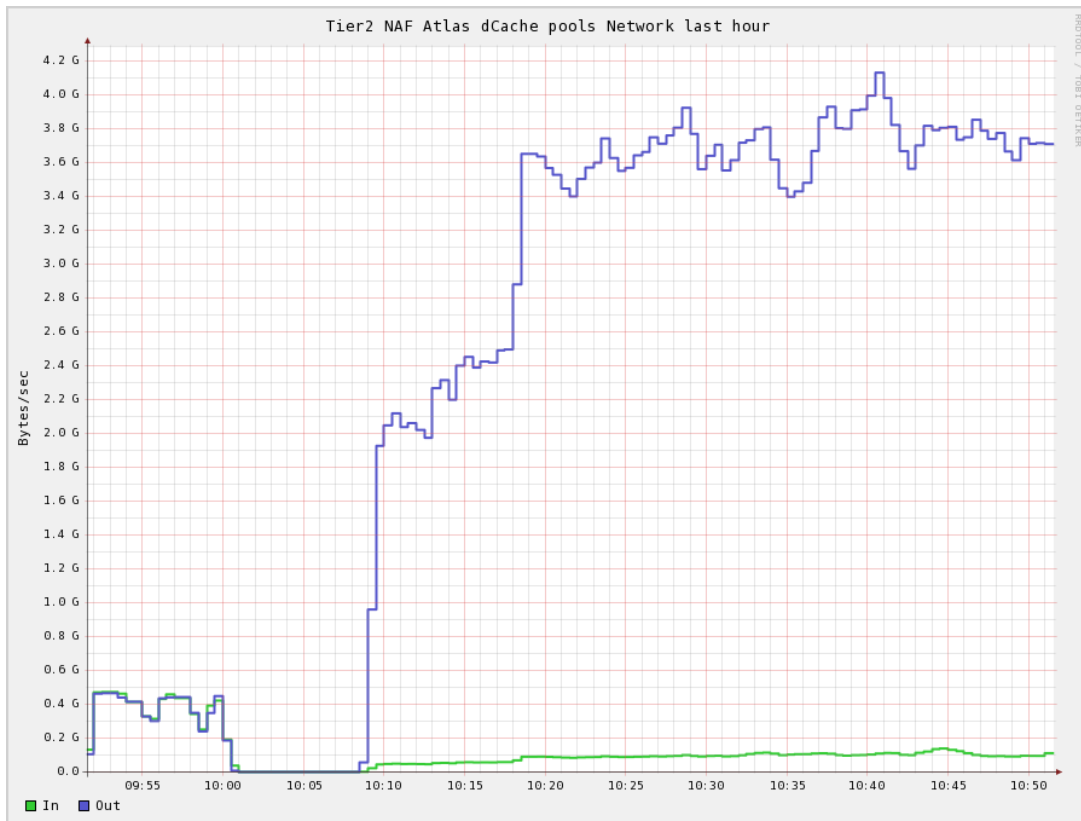

dCache in Use at DESY

Andreas Haupt, Birgit Lewendel
DESY DV/IT
dCache in Use
5.7.2010

Overview

SL5, Solaris
heterogenous hardware

Monitoring (1)

CMS

Hera

Monitoring (2)

ATLAS

lcg-se0

dcache-ses-atlas

Monitoring (3)

Updates, Plans

- Disk space according T2 pledges, NAF requests and available money
- globe-door update to Chimera with WebDAV and kerberos doors
- 10GE network connections for dcache-se-atlas/cms/desy
- Monitoring
- New doors
- Virtualized doors
- NFS4.1
- Extend usage and services for astroparticle physics and photon science