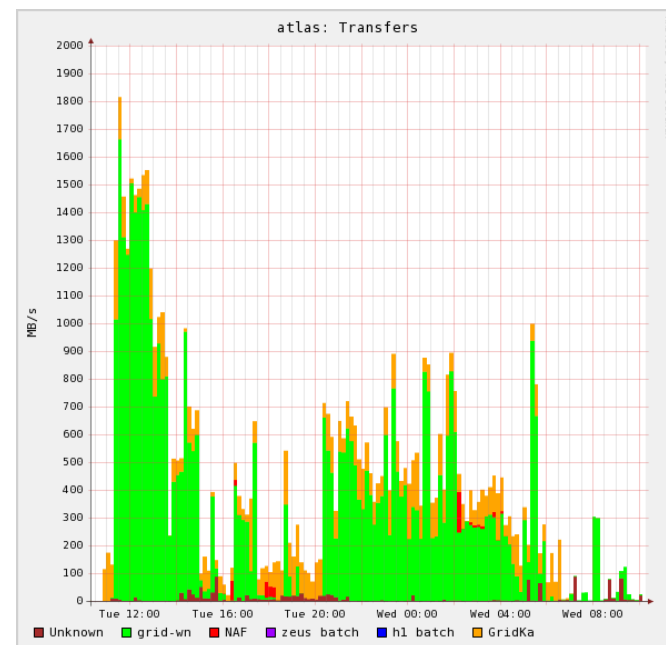

ATLAS

lcg-se0

dcache-ses-atlas

Monitoring (3)

Updates, Plans

- Disk space according T2 pledges, NAF requests and available money
- globe-door update to Chimera with WebDAV and kerberos doors
- 10GE network connections for dcache-se-atlas/cms/desy
- Monitoring
- New doors
- Virtualized doors
- NFS4.1
- Extend usage and services for astroparticle physics and photon science