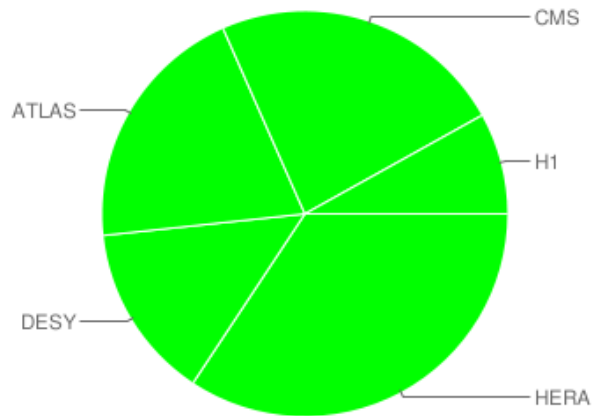

ATLAS

lcg-se0

dcache-ses-atlas

Monitoring (3)

Updates, Plans

- Disk space according T2 pledges, NAF requests and available money
- globe-door update to Chimera with WebDAV and kerberos doors
- 10GE network connections for dcache-se-atlas/cms/desy
- Monitoring
- New doors
- Virtualized doors
- NFS4.1
- Extend usage and services for astroparticle physics and photon science