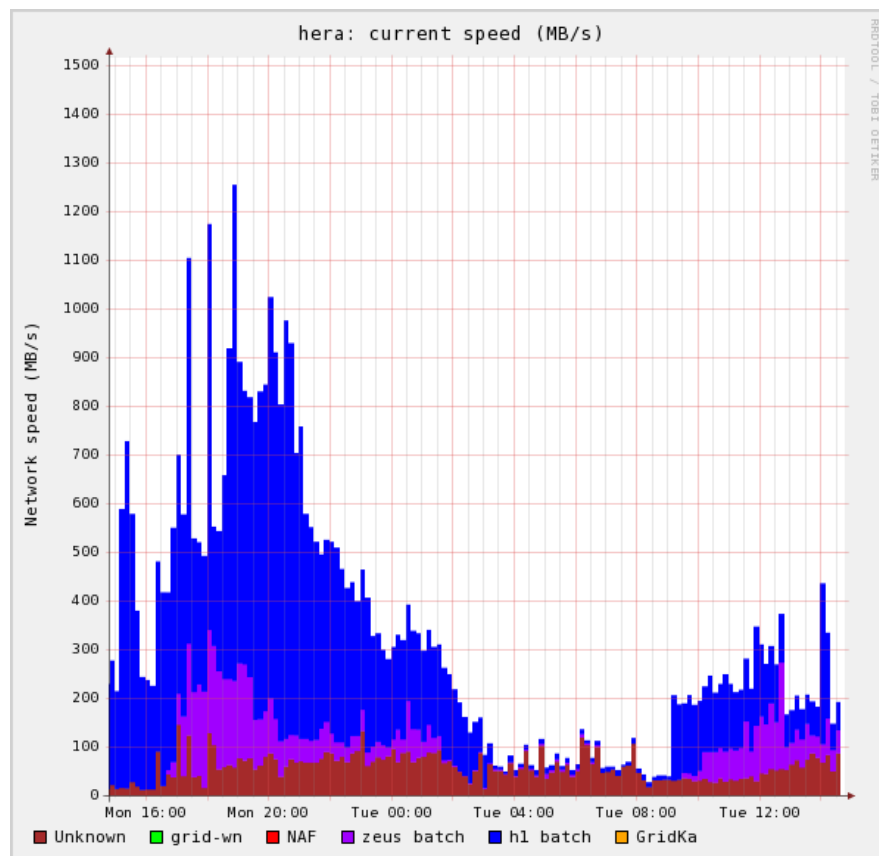

Monitoring (1)

CMS

Hera