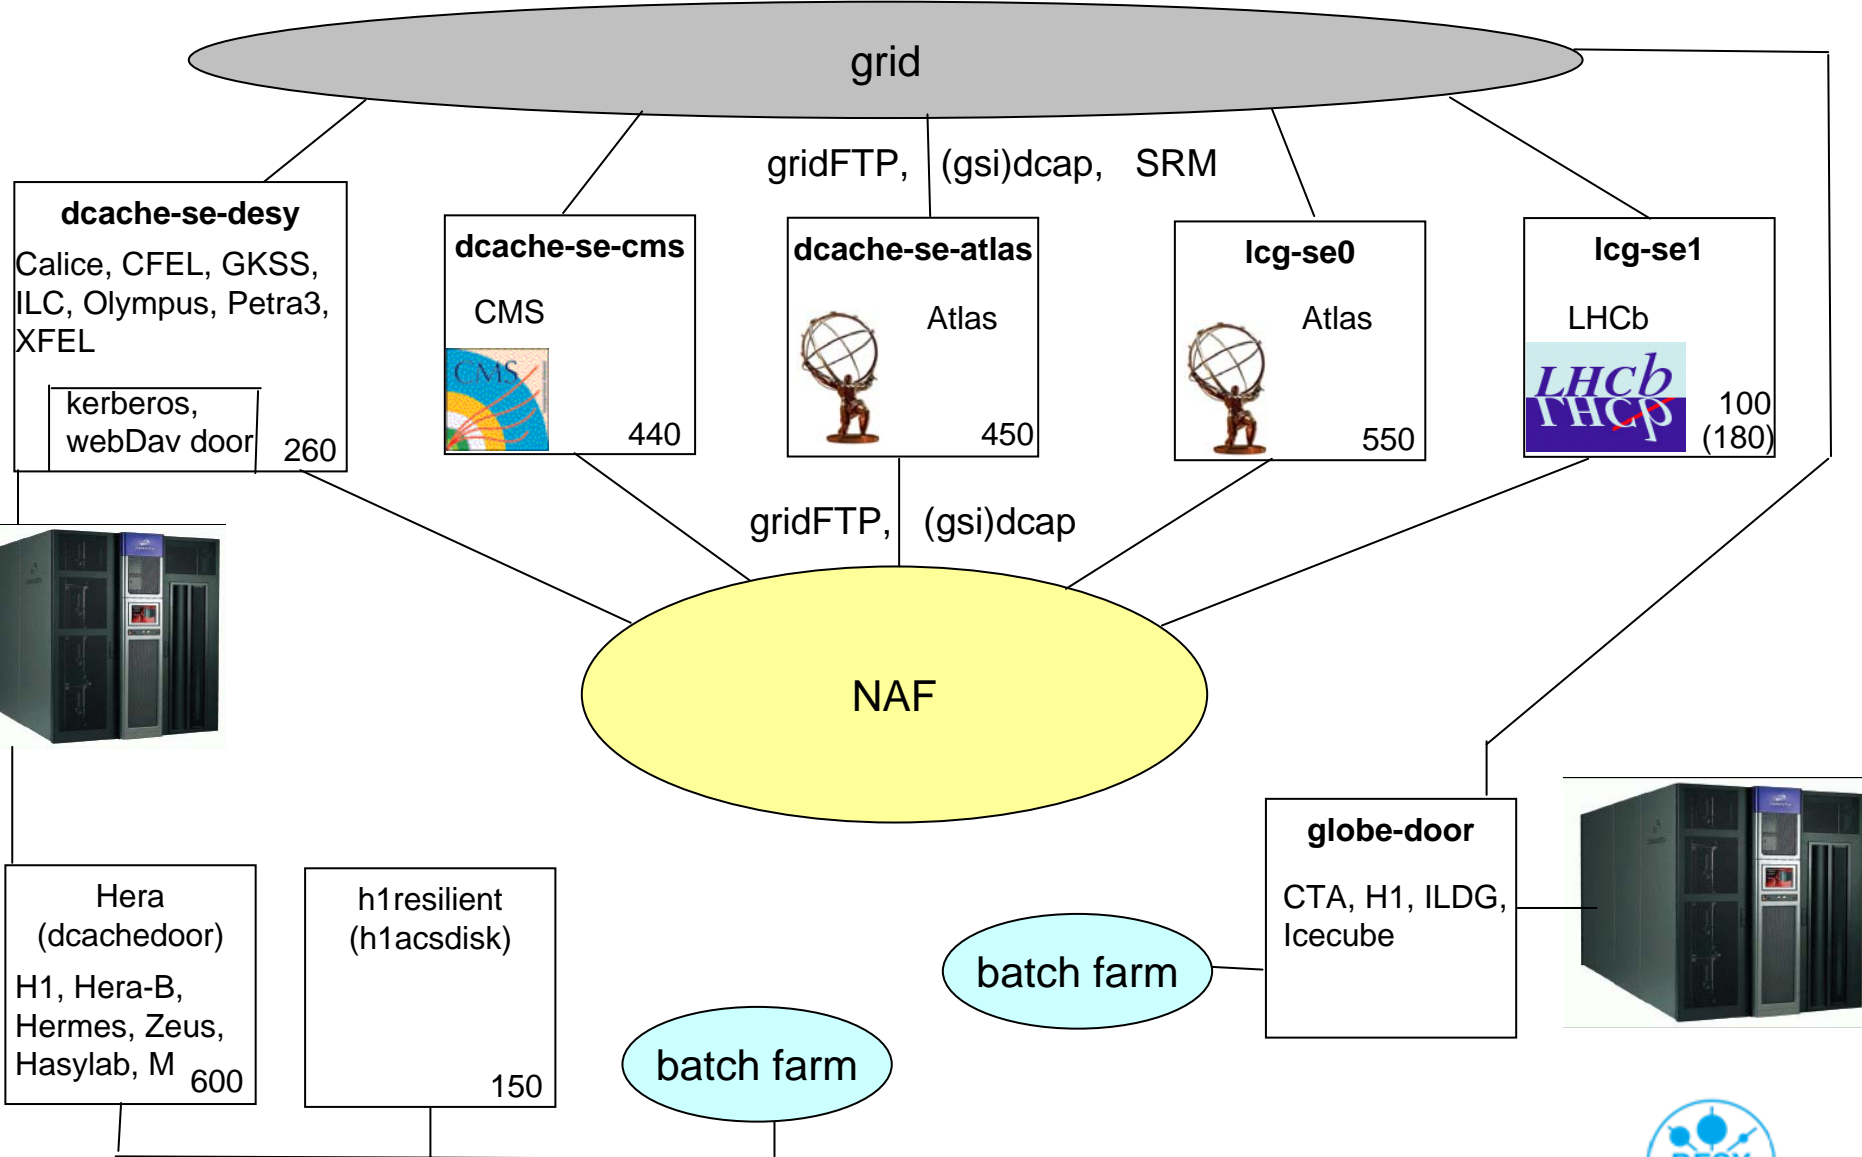

dCache in Use at DESY

Andreas Haupt, Birgit Lewendel
DESY DV/IT
dCache in Use
5.7.2010

Overview

SL5, Solaris
heterogenous hardware

Monitoring (1)

CMS

Hera

Monitoring (2)

ATLAS

lcg-se0

dcache-ses-atlas

Monitoring (3)

Updates, Plans

- Disk space according T2 pledges, NAF requests and available money
- globe-door update to Chimera with WebDAV and kerberos doors
- 10GE network connections for dcache-se-atlas/cms/desy
- Monitoring
- New doors
- Virtualized doors
- NFS4.1
- Extend usage and services for astroparticle physics and photon science

More info:

<http://lcg-dc0.ifh.de:2288> (Atlas SE)

<http://lcg-dc1.ifh.de:2288> (LHCb SE)

<http://oberon.ifh.de:2288> (globe-door)

<http://dcache-ses-atlas.desy.de:2288>

<http://dcache-ses-cms.desy.de:2288>

<http://dcache-ses-desy.desy.de:2288>

<http://h1acsdisk.desy.de:2288>

<http://dcachedoor.desy.de:2288> (Hera)