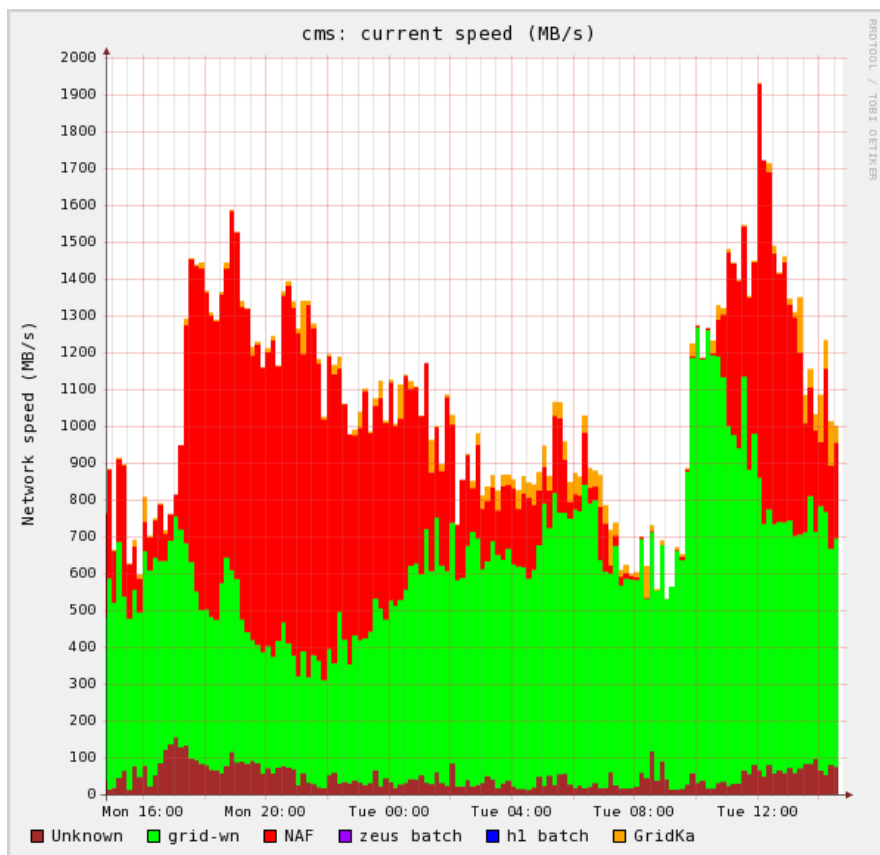

Monitoring (1)

CMS