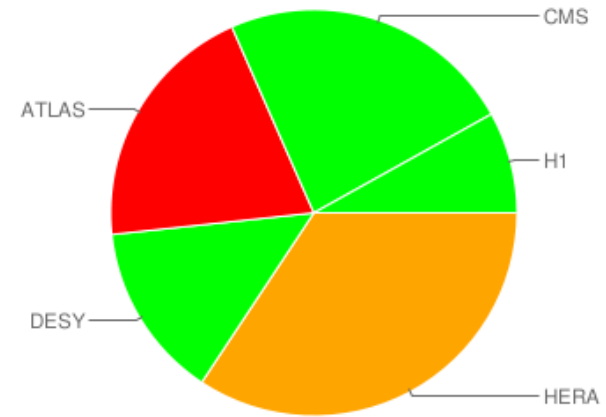

ATLAS

lcg-se0

dcache-ses-atlas

Monitoring (3)

Updates, Plans

- Disk space according T2 pledges, NAF requests and available money
- globe-door update to Chimera with WebDAV and kerberos doors
- 10GE network connections for dcache-se-atlas/cms/desy
- Monitoring
- New doors
- Virtualized doors
- NFS4.1
- Extend usage and services for astroparticle physics and photon science