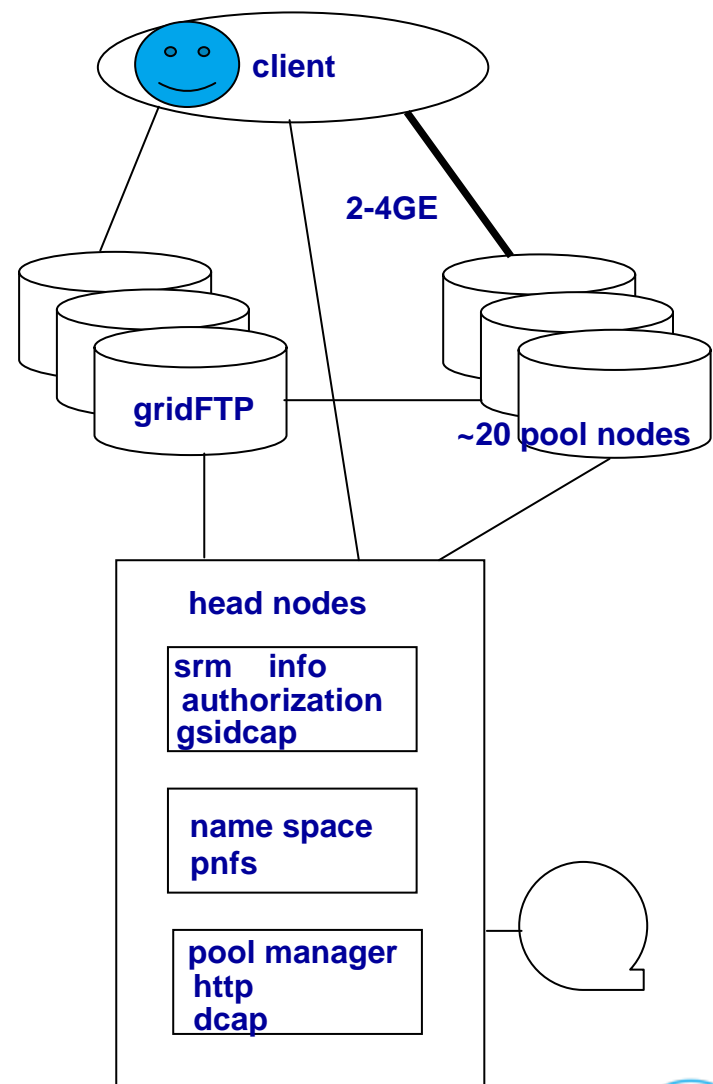

dCache in Use at DESY

Andreas Haupt, Birgit Lewendel
DESY DV/IT
dCache in Use
5.7.2010

Overview

SL5, Solaris
heterogenous hardware

Monitoring (1)

CMS

Hera

Monitoring (2)

ATLAS

lcg-se0

dcache-ses-atlas

Monitoring (3)

Updates, Plans

- Disk space according T2 pledges, NAF requests and available money
- globe-door update to Chimera with WebDAV and kerberos doors
- 10GE network connections for dcache-se-atlas/cms/desy
- Monitoring
- New doors
- Virtualized doors
- NFS4.1
- Extend usage and services for astroparticle physics and photon science