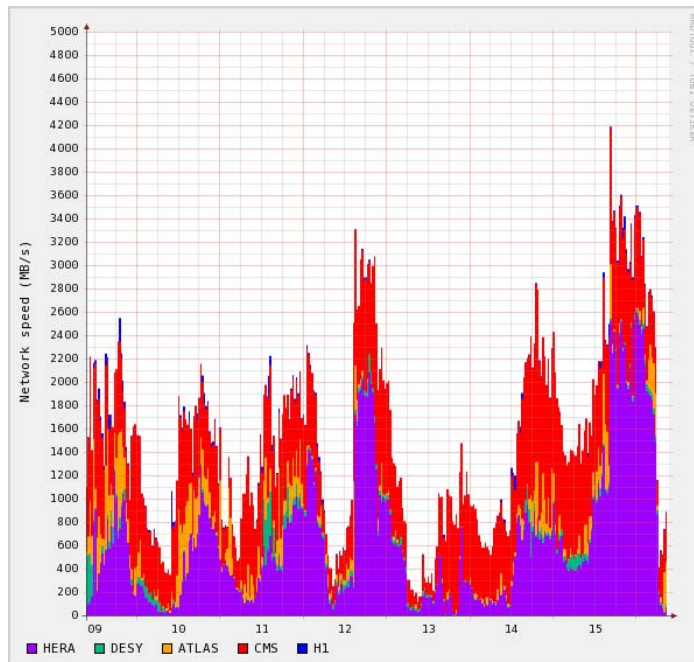

ATLAS

lcg-se0

dcache-ses-atlas

Monitoring (3)

Updates, Plans

- Disk space according T2 pledges, NAF requests and available money
- globe-door update to Chimera with WebDAV and kerberos doors
- 10GE network connections for dcache-se-atlas/cms/desy
- Monitoring
- New doors
- Virtualized doors
- NFS4.1
- Extend usage and services for astroparticle physics and photon science