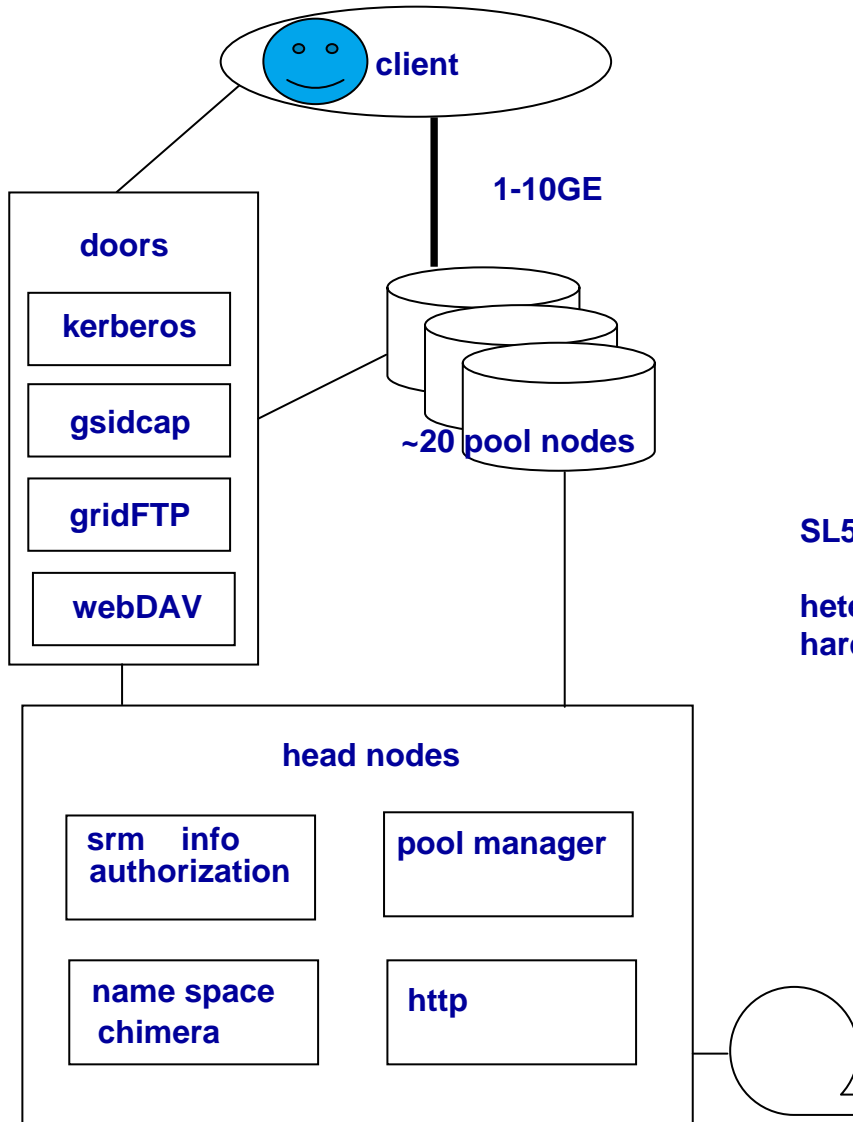

dCache in Use at DESY

Andreas Haupt, Birgit Lewendel
DESY DV/IT
dCache in Use
5.7.2010

Overview

SL5, Solaris
heterogenous hardware

Monitoring (1)

CMS

Hera

Monitoring (2)

ATLAS

lcg-se0

dcache-ses-atlas

Monitoring (3)

Updates, Plans

- Disk space according T2 pledges, NAF requests and available money
- globe-door update to Chimera with WebDAV and kerberos doors
- 10GE network connections for dcache-se-atlas/cms/desy
- Monitoring
- New doors
- Virtualized doors
- NFS4.1
- Extend usage and services for astroparticle physics and photon science

More info:

<http://lcg-dc0.ifh.de:2288> (Atlas SE)

<http://lcg-dc1.ifh.de:2288> (LHCb SE)

<http://oberon.ifh.de:2288> (globe-door)

<http://dcache-ses-atlas.desy.de:2288>

<http://dcache-ses-cms.desy.de:2288>